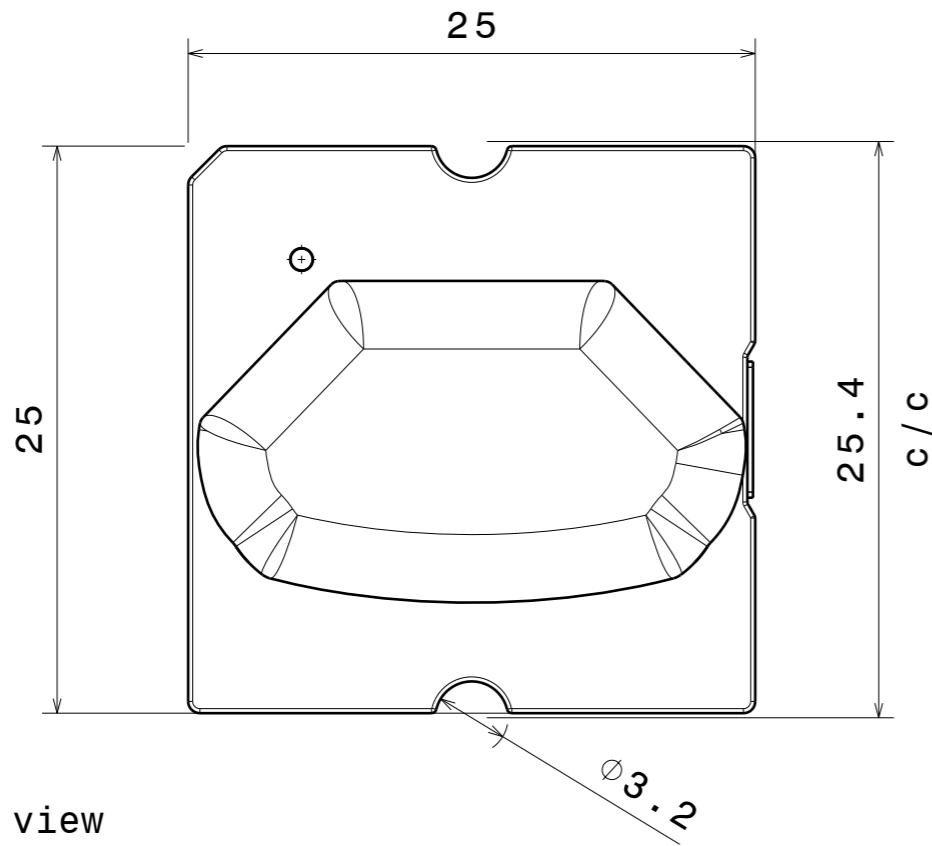

Front view

Isometric view

Top view

Bottom view

INDEX	PART NO	DESCRIPTION	MATERIAL	COLOUR
1	C14657	STRADA-SQ-ANZ-V	PMMA	

Tolerances if not otherwise shown  
According to DIN ISO 2768-1  
Linear measures:  
up to 30mm class M, otherwise class C  
According to DIN ISO 2768-2  
Form and position: class L

SIZE	PART NUMBER
A3	CA14745

SCALE	3:1	WEIGHT	2,53 g	SHEET	1/1
-------	-----	--------	--------	-------	-----