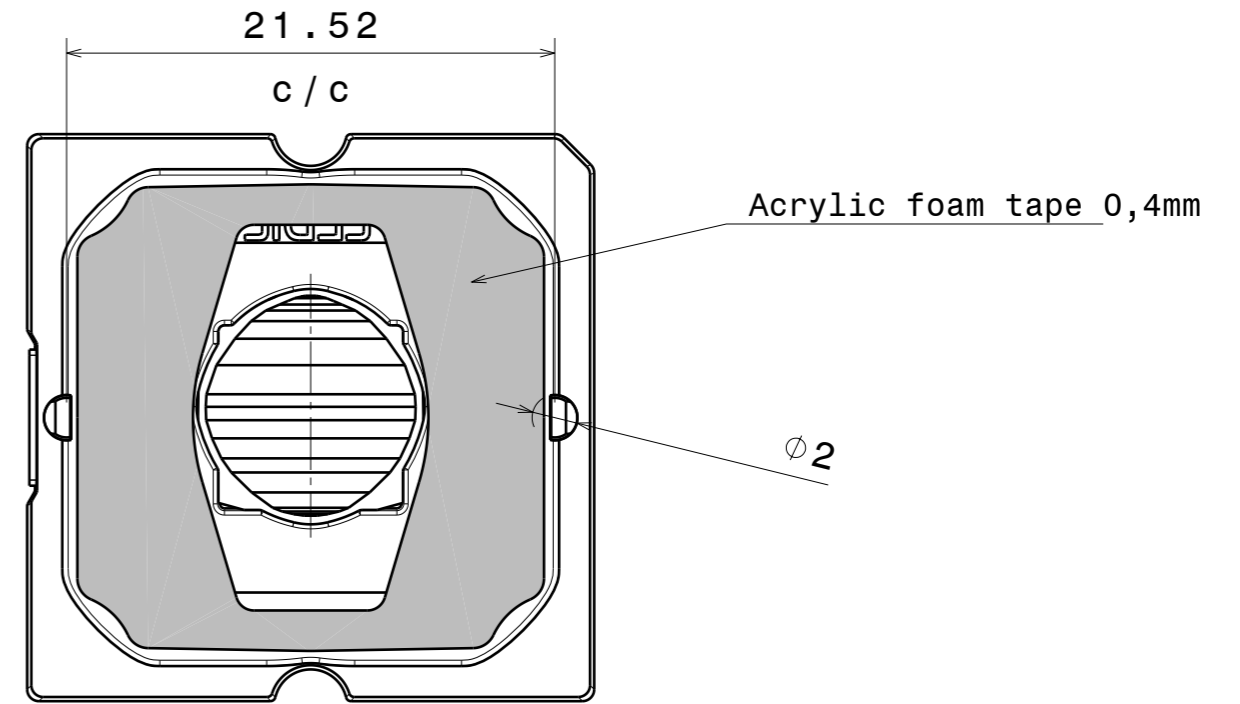

Front view

Isometric view

Top view

Bottom view

INDEX	PART NO	DESCRIPTION	MATERIAL	COLOUR
1	C14657	STRADA-SQ-ANZ-V	PMMA	

Tolerances if not otherwise shown  
According to DIN ISO 2768-1  
Linear measures:  
up to 30mm class M, otherwise class C  
According to DIN ISO 2768-2  
Form and position: class L

SIZE	PART NUMBER
A3	CA14745

SCALE	3:1	WEIGHT	2,53 g	SHEET	1/1
-------	-----	--------	--------	-------	-----